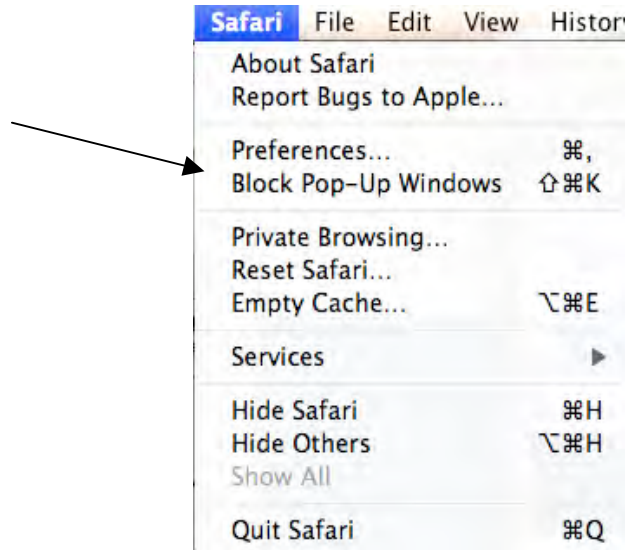

# Troubleshooting EDM Online

- Use Safari. If you want to use Firefox, you need to go into Preferences, Advanced, Encryption, and uncheck *Use TLS 1.0*.
- Shockwave needs to be installed either by the building BTC or the school's elementary tech person.
- Uncheck *Block Pop-up Windows*. Many of the games have multiple versions that the students select from a pop-up window. In Safari, uncheck *Block pop-up windows* by going to the word Safari in the top row.