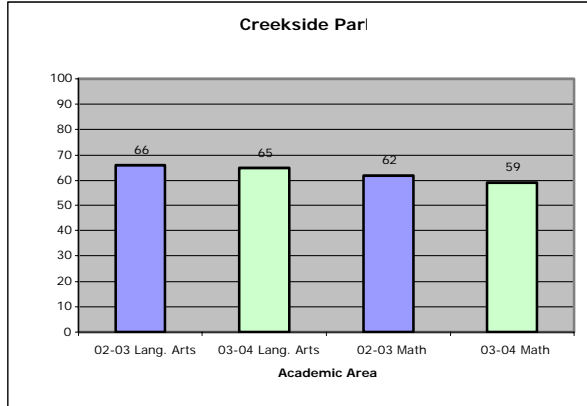

Creekside Park Information on School Choice

Creekside Park Elementary School – Robyn Rehmann, Principal

7500 E. 6th Avenue 742-1550

SOURCE: ASD AYP DATA

Title I: Yes

Breakfast Program: Yes

Bilingual Education Services: 1 Teacher, 2 Tutors