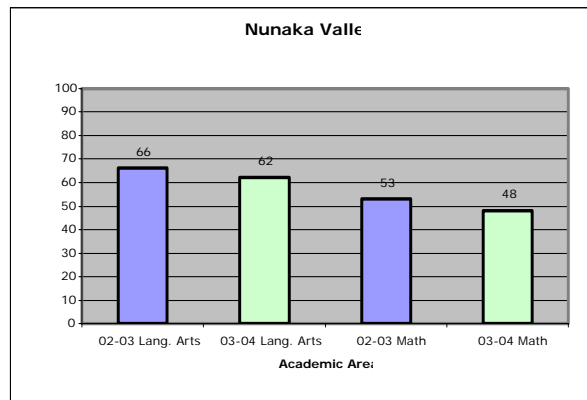

Nunaka Valley Elementary School – Helen Mullings, Principal

1905 Twining Drive 333-6511

SOURCE: ASD AYP DATA

Title I: No

Breakfast Program: Yes

Bilingual Education Services: 1 Part Time Tutor

Indian Education Services: 1 Part Time Tutor/Counselor

21st Century Program: No