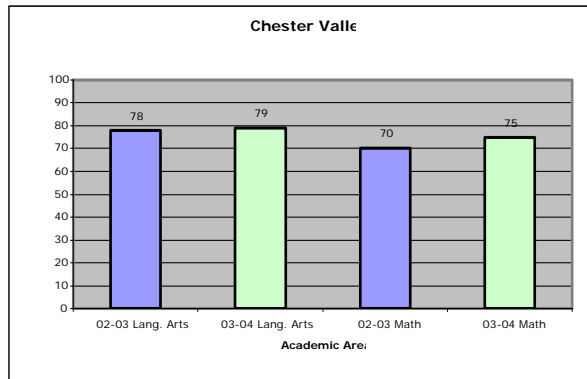

Chester Valley Elementary School – Sharon Mitchell, Principal

1750 Patterson Street 337-9502

SOURCE: ASD AYP DATA

Title I: No

Breakfast Program: Yes

Bilingual Education Services: 1 1/2 Tutors

Indian Education Services: 1 Part Time Tutor/Counselor

21st Century Program: No