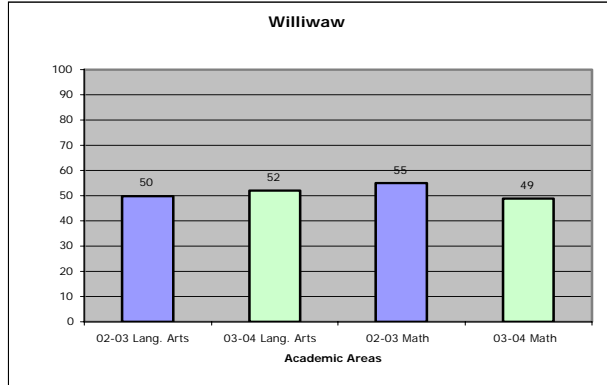

Williwaw Information on School Choice

Williwaw Elementary School – Bonnie Goen, Principal

1200 San Antonio Street 742-2000

SOURCE: ASD AYP DATA

Title I: Yes

Breakfast Program: Yes

Bilingual Education Services: 1 Teacher,
4 Tutors