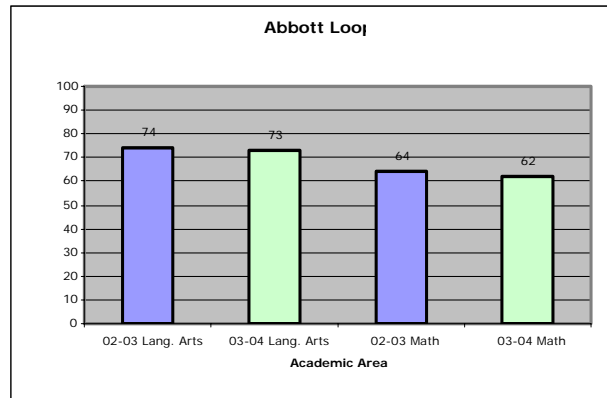

Abbott Loop Elementary School – Paul Wieneke, Principal

8427 Lake Otis Parkway 742-5400

SOURCE: ASD AYP DATA

Title I: No

Breakfast Program: Yes

Bilingual Education Services: 1 1/2 Tutors

Indian Education Services: 1 Part Time
Tutor/Counselor

21st Century Program: No