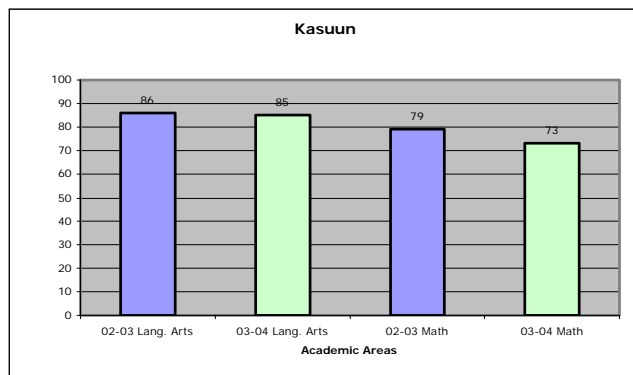

Title I: No

Breakfast Program: Yes

Bilingual Education Services: 1 1/2 Tutors

Indian Education Services: 1 Part Time
Tutor/Counselor

21st Century Program: No

Kasuun Elementary School – Ed Graff, Principal

4000 E. 68th Avenue 349-9444