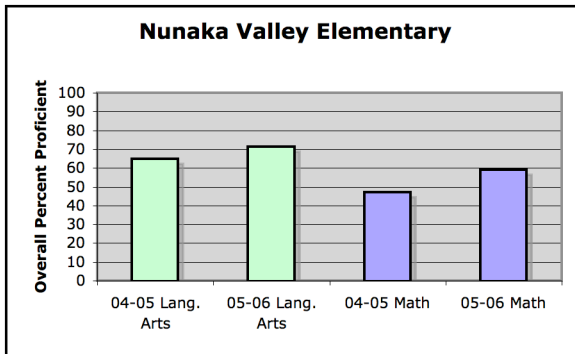

SOURCE: ASD AYP DATA

Title I: Yes

Breakfast Program: Yes

Bilingual Education Services: 1 Full-time Tutor

Indian Education Services: 1 Full-time Youth Development Tutor and .5 Resource Teacher

21st Century Program: No