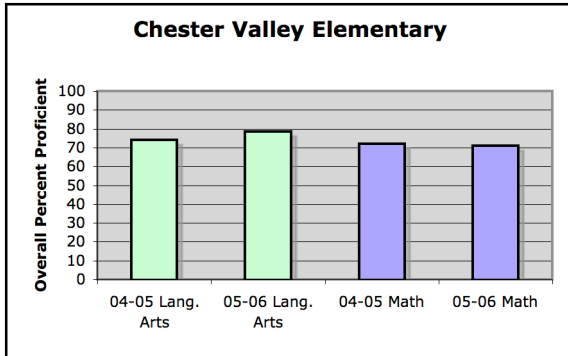

SOURCE: ASD AYP DATA

Title I: No

Breakfast Program: Yes

Bilingual Education Services: 1.5 Tutors

Indian Education Services: 1 Part-time Tutor/Counselor

21st Century Program: No

Nunaka Valley Elementary School