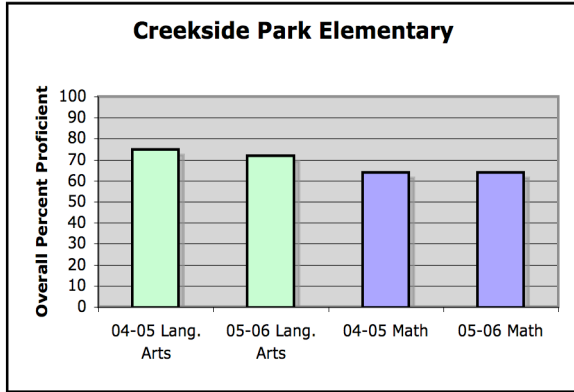

Creekside Park Elementary Public School Choice Information

Creekside Park Elementary School

- Robyn Rehmann, Principal
- 7500 E. 6th Avenue PH: 742-1550

SOURCE: ASD AYP DATA

Title I: Yes

Breakfast Program: Yes