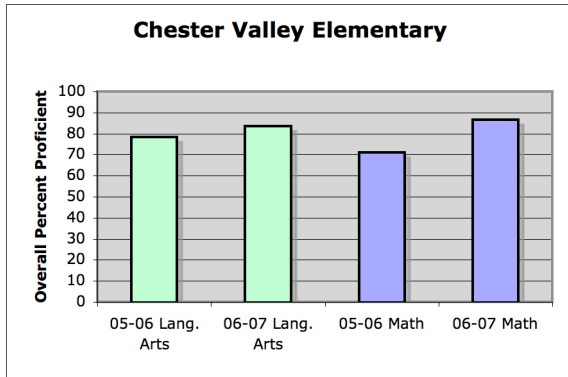

Bilingual Education Services: 1 Teacher and 1 Tutors

Indian Education Services: 1 Full-time Youth Development Tutor

Reading First Grant: Yes

21st Century Program: No

Chester Valley Elementary School

- Sharon Mitchell, Principal
- 1750 Patterson Street PH: 337-9502