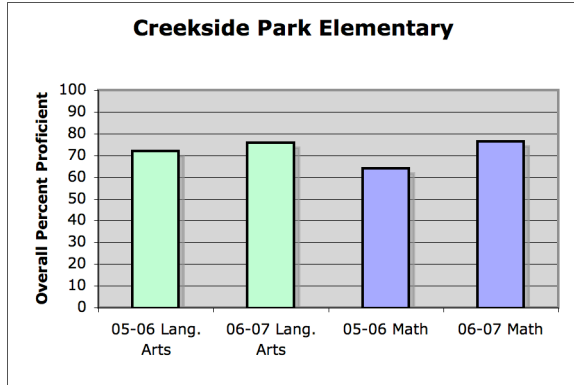

Creekside Park Elementary Public School Choice Information

Creekside Park Elementary School

- Robyn Rehmann, Principal
- 7500 E. 6th Avenue PH: 742-1550

SOURCE: ASD AYP STATUS DATA

Title I: Yes

Breakfast Program: Yes