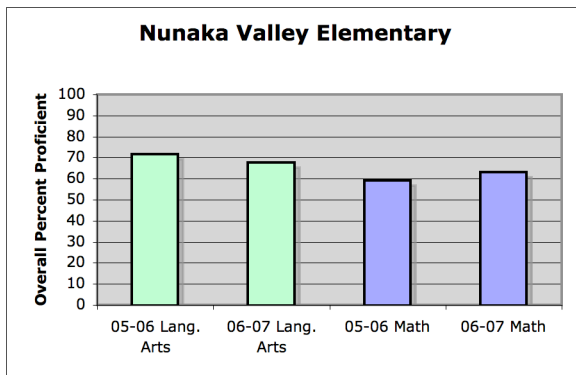

SOURCE: ASD AYP STATUS DATA

Title I: No

Breakfast Program: Yes

Bilingual Education Services: 1.5 Tutors

Indian Education Services: No

21st Century Program: No

Nunaka Valley Elementary School

- Jacqui Gorlick, Principal
- 1905 Twining Drive PH: 333-6511