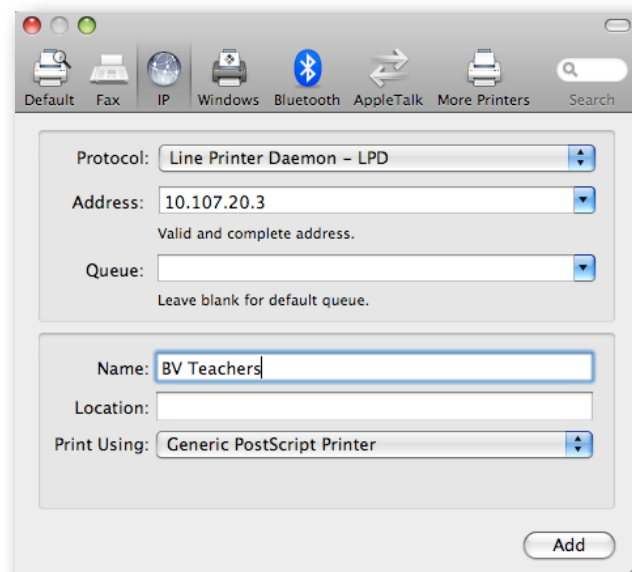

Adding a Printer Via IP

Click on the icon named **IP**. Under the **Protocol** pull-down menu, select "Line Printer Daemon". Enter the printer's IP address in the **Address** field, leaving the **Queue** field blank.

A descriptive, user-friendly name can be entered in the **Name** field. Finally, click the **Add** button to add the printer to the printer list.

Note: If you are unsure of the IP address of the printer you wish to add, ask your building tech contact/coordinator.