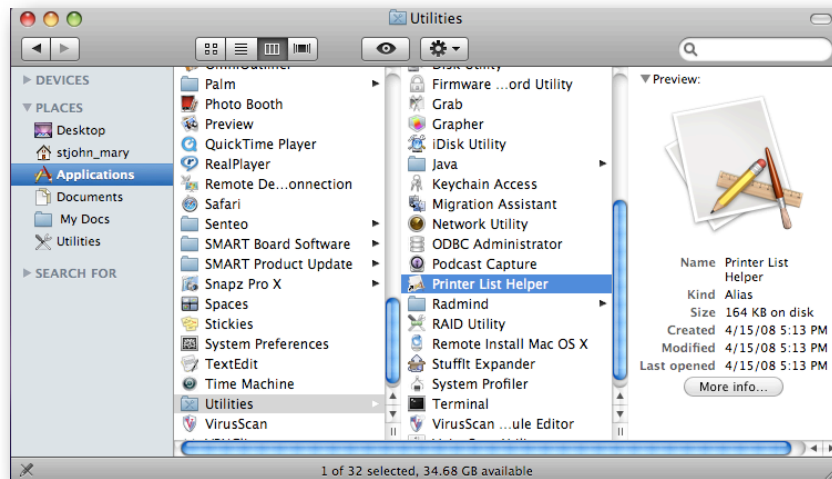

Mac OS X version 10.5

Adding Printers by IP

This tutorial describes using the Printer List Helper to add a printer by using IP in Mac OS X version 10.5.

Adding Printers to the Printer List

Navigate to your **Applications** folder. Clicking the **Applications** icon on the sidebar is a quick way to get there. Open the **Utilities** folder. Double-click the **Printer List Helper** icon to launch it.