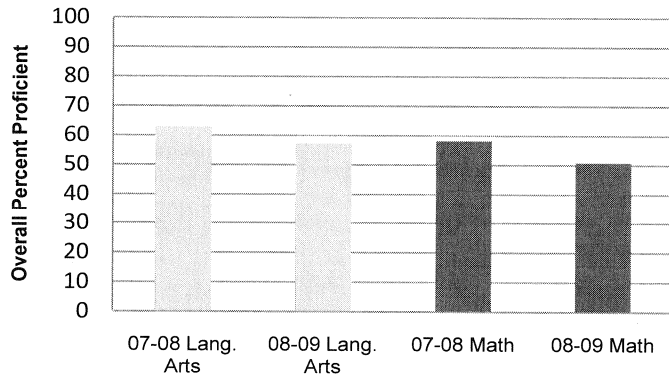

Public School Choice Information 2009-2010

Airport Heights

Airport Heights Elementary

- **Principal:** Mike Webb
- **Address:** 1510 Alder Drive
- **Phone:** 742-4550

Services

- **Title I:** Yes
- **Breakfast Program:** Yes
- **Bilingual Ed. Services:** 1 Teacher and 3 Tutors
- **Indian Ed. Services:** 1 Youth Development Tutor
- **21st Century Program:** No
- **CORE Reading Support:** Yes