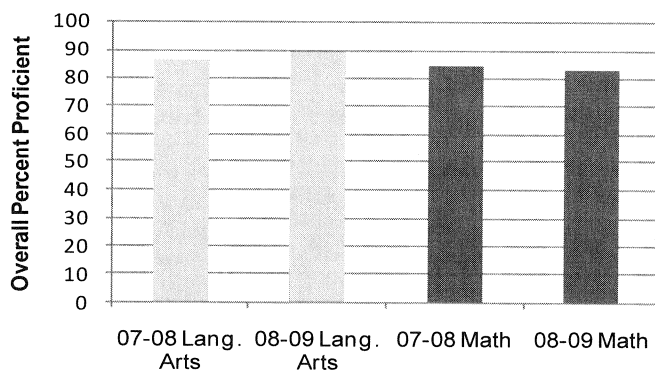

Rogers Park

Rogers Park Elementary

- **Principal:** Brandon Locke
- **Address:** 1400 E. Northern Lights Blvd.
- **Phone:** 742-4800

Services

- **Title I:** No
- **Breakfast Program:** Yes
- **Bilingual Ed. Services:** .5 Teacher and 2 Tutors
- **Indian Ed. Services:** 1 Youth Development Tutor
- **21st Century Program:** No