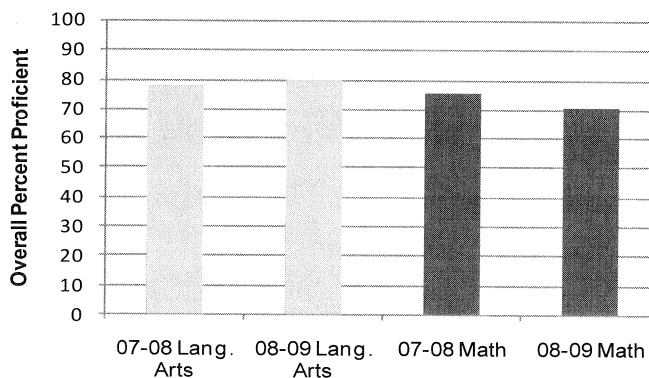

Susitna

Susitna Elementary

- **Principal:** Kim Bautista
- **Address:** 7500 Tyone Court
- **Phone:** 742-1400

Services

- **Title I:** No
- **Breakfast Program:** Yes
- **Bilingual Ed. Services:** .25 Teacher and 1 Tutor
- **Cook Inlet Tribal Council:** Yes
- **21st Century Program:** No