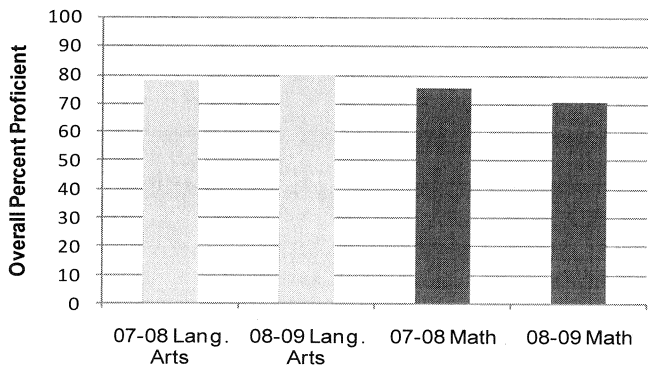

Susitna

Susitna Elementary

- **Principal:** Kim Bautista
- **Address:** 7500 Tyone Court
- **Phone:** 742-1400

Services

- **Title I:** No
- **Breakfast Program:** Yes
- **Bilingual Ed. Services:** .25 Teacher and 1 Tutor
- **Cook Inlet Tribal Council:** Yes
- **21st Century Program:** No