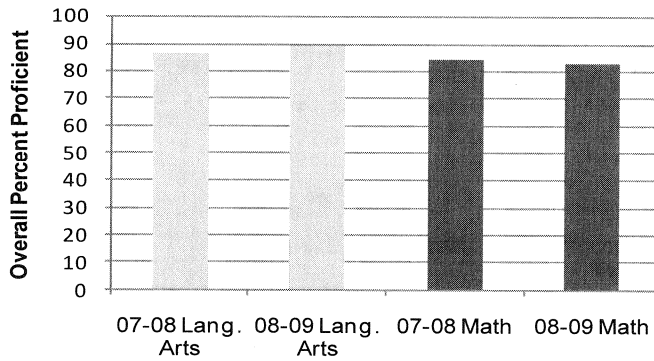

Rogers Park

Rogers Park Elementary

- **Principal:** Brandon Locke
- **Address:** 1400 E. Northern Lights Blvd.
- **Phone:** 742-4800

Services

- **Title I:** No
- **Breakfast Program:** Yes
- **Bilingual Ed. Services:** .5 Teacher and 2 Tutors
- **Indian Ed. Services:** 1 Youth Development Tutor
- **21st Century Program:** No