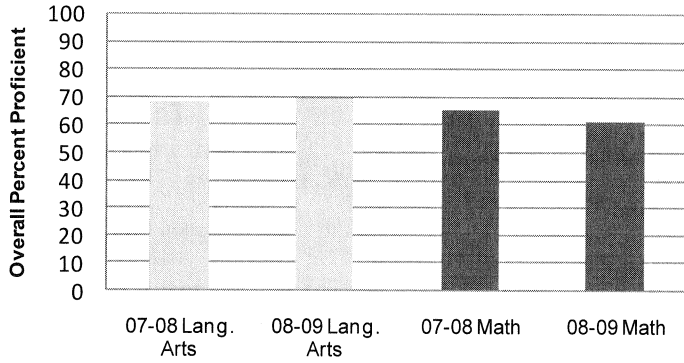

Public School Choice Information 2009-2010

Lake Otis

Lake Otis Elementary

- **Principal:** Dan Blanton
- **Address:** 3331 Lake Otis Parkway
- **Phone:** 742-7400

Services

- **Title I:** Yes
- **Breakfast Program:** Yes
- **Bilingual Ed. Services:** .45 Teacher and 2 Tutors
- **Indian Ed. Services:** 1 Youth Development Tutor
- **21st Century Program:** No