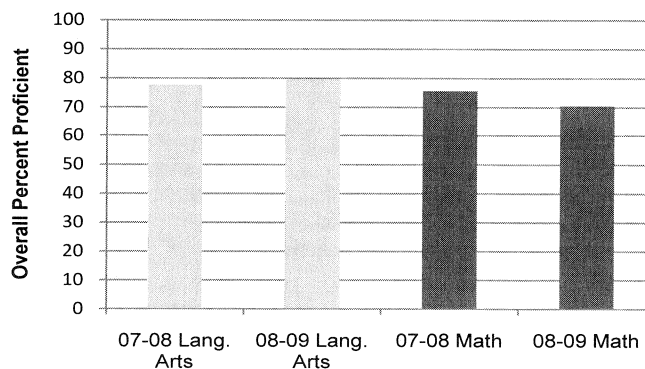

Susitna

Susitna Elementary

- **Principal:** Kim Bautista
- **Address:** 7500 Tyone Court
- **Phone:** 742-1400

Services

- **Title I:** No
- **Breakfast Program:** Yes
- **Bilingual Ed. Services:** .25 Teacher and 1 Tutor
- **Cook Inlet Tribal Council:** Yes
- **21st Century Program:** No