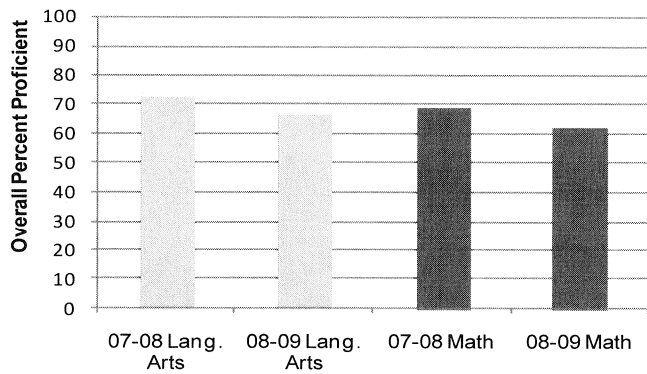

Public School Choice Information 2009-2010

Ptarmigan

Ptarmigan Elementary

- **Principal:** Lori Cheek
- **Address:** 888 Edward Street
- **Phone:** 742-0400

Services

- **Title I:** Yes
- **Breakfast Program:** Yes
- **Bilingual Ed. Services:** .5 Teacher and 2 Tutors
- **Indian Ed. Services:** 1 Youth Develop. Tutor
- **21st Century Program:** Yes
- **CORE Reading Support:** Yes