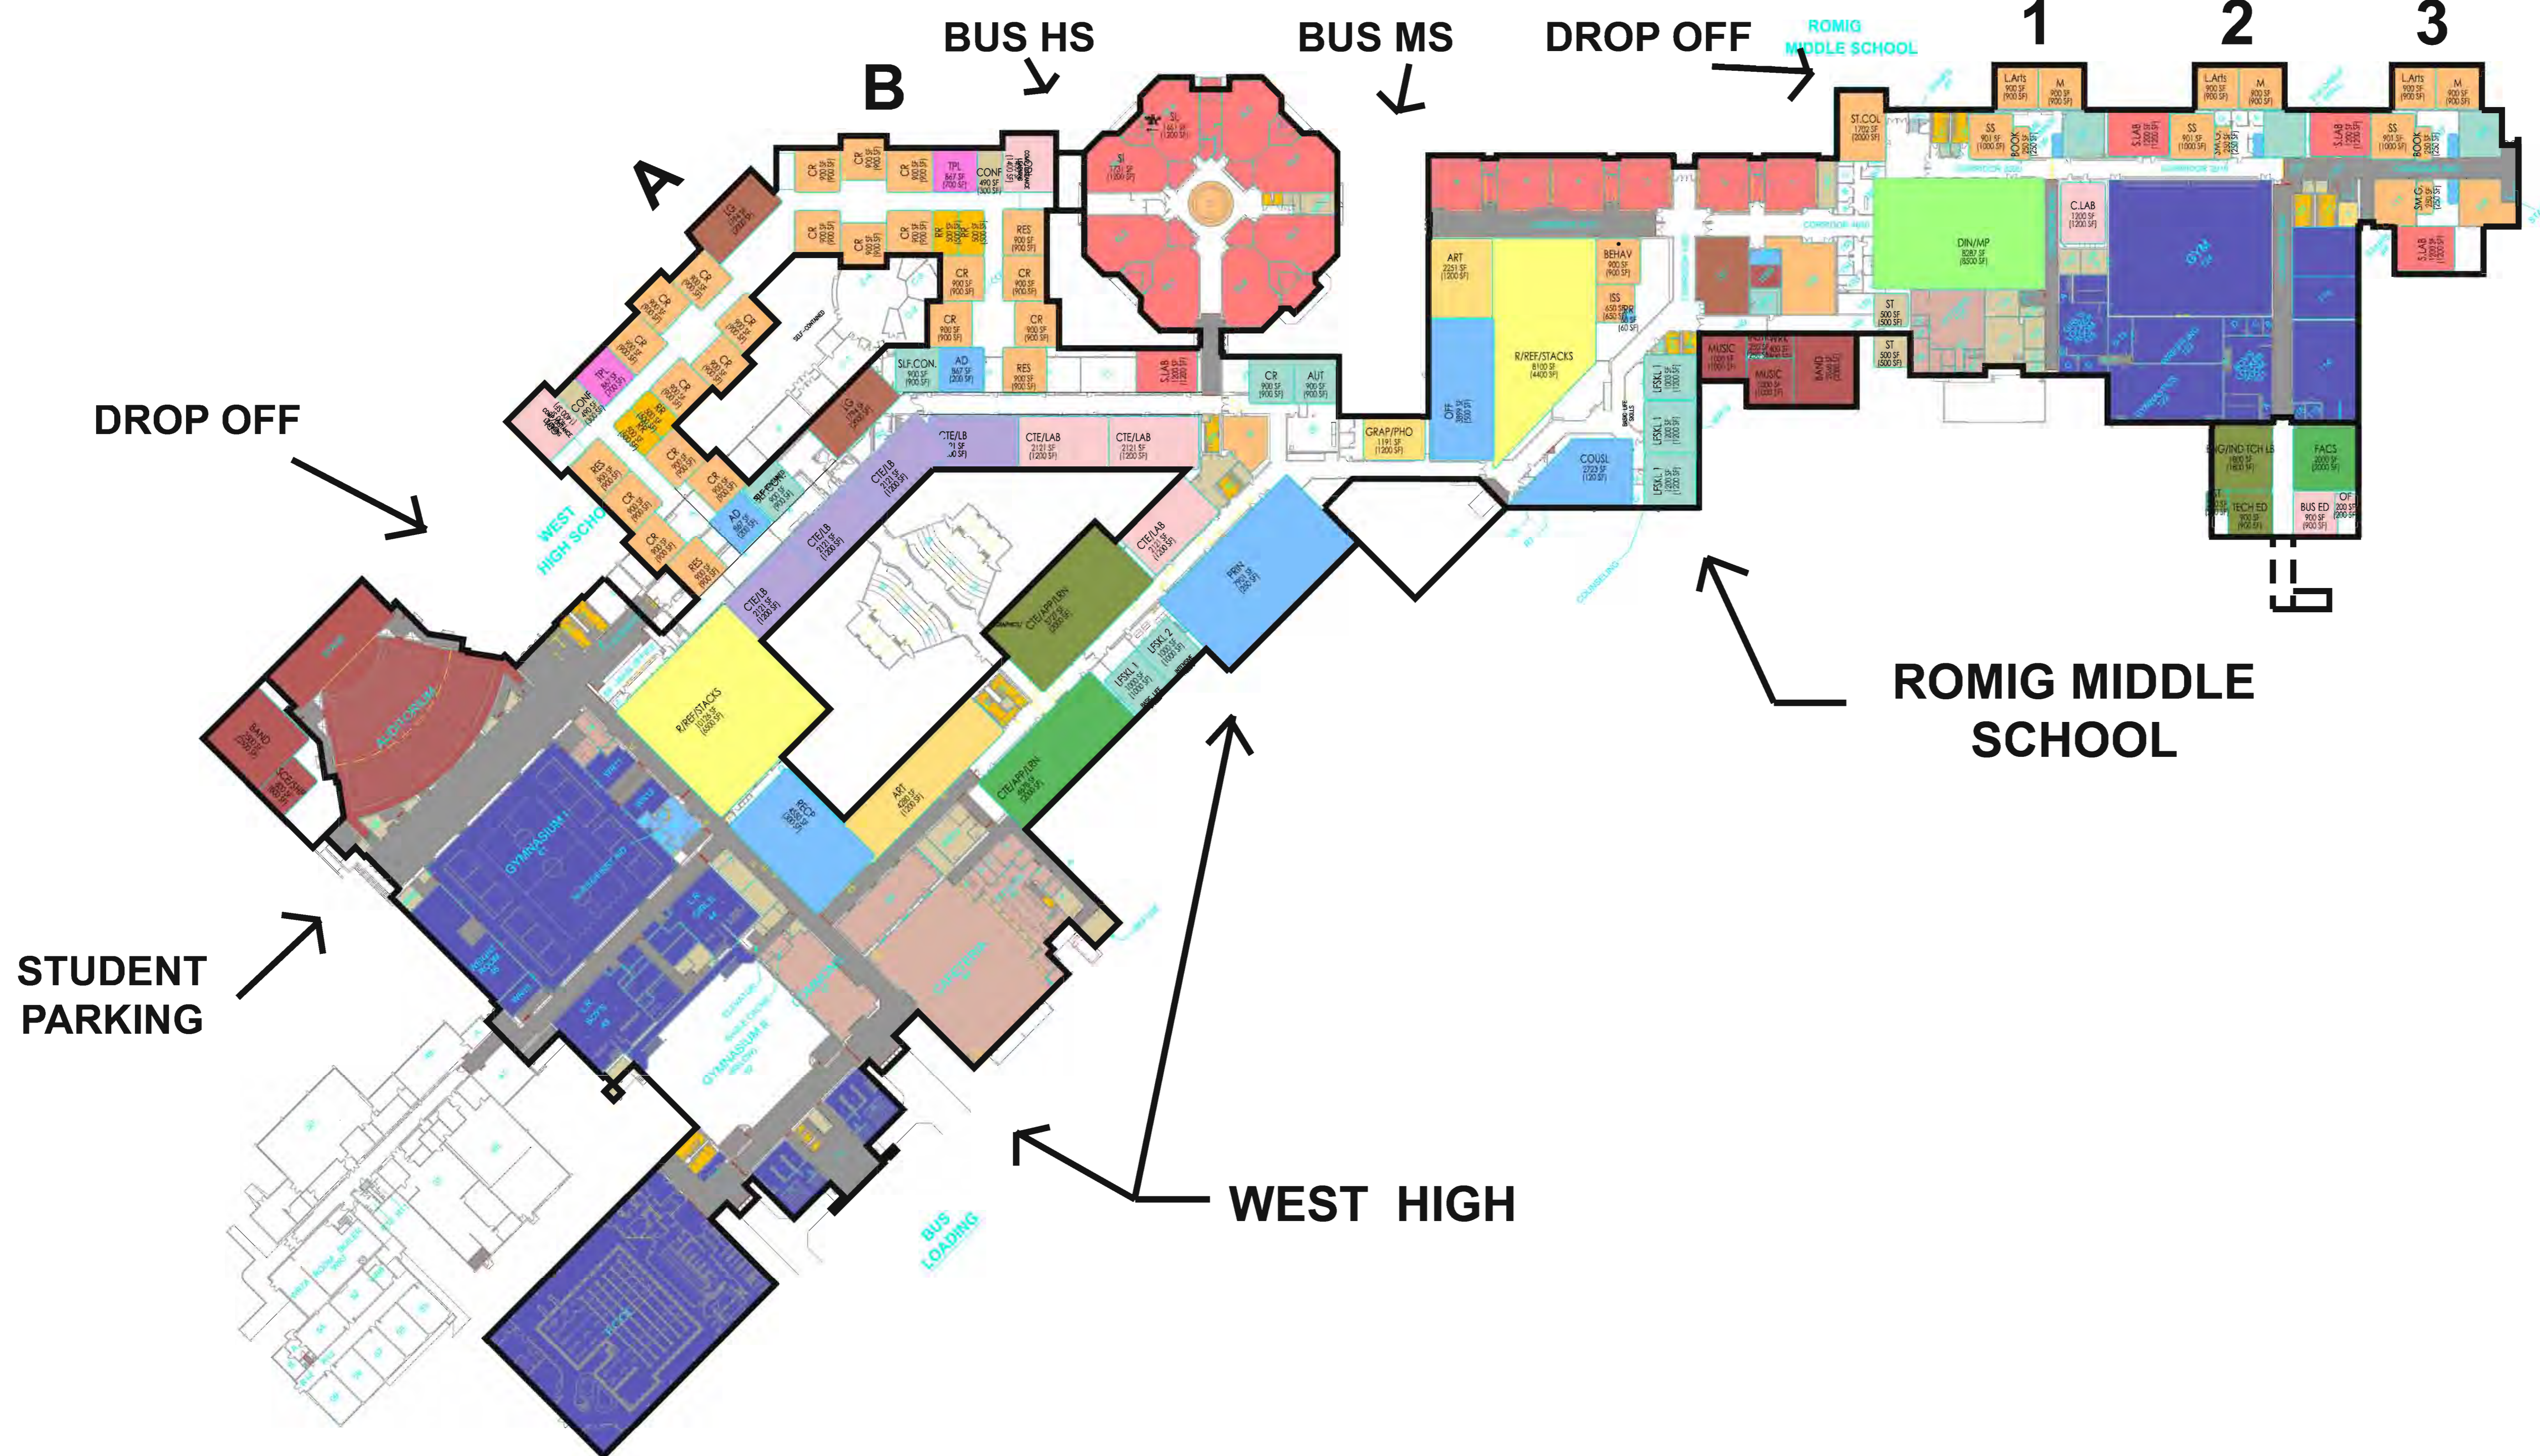

Site Plan - Option 1

WEST / ROMIG MASTER PLAN

Site Plan - Option 2

WEST / ROMIG MASTER PLAN

03-18-09

Level 2 Floor Plan

WEST / ROMIG MASTER PLAN

03-18-09

Level 1 Floor Plan

WEST / ROMIG MASTER PLAN

03-18-09

FANNING HOWEY - McCOOL CARLSON GREEN - USKH

Level 2 Floor Plan

WEST / ROMIG MASTER PLAN

03-18-09