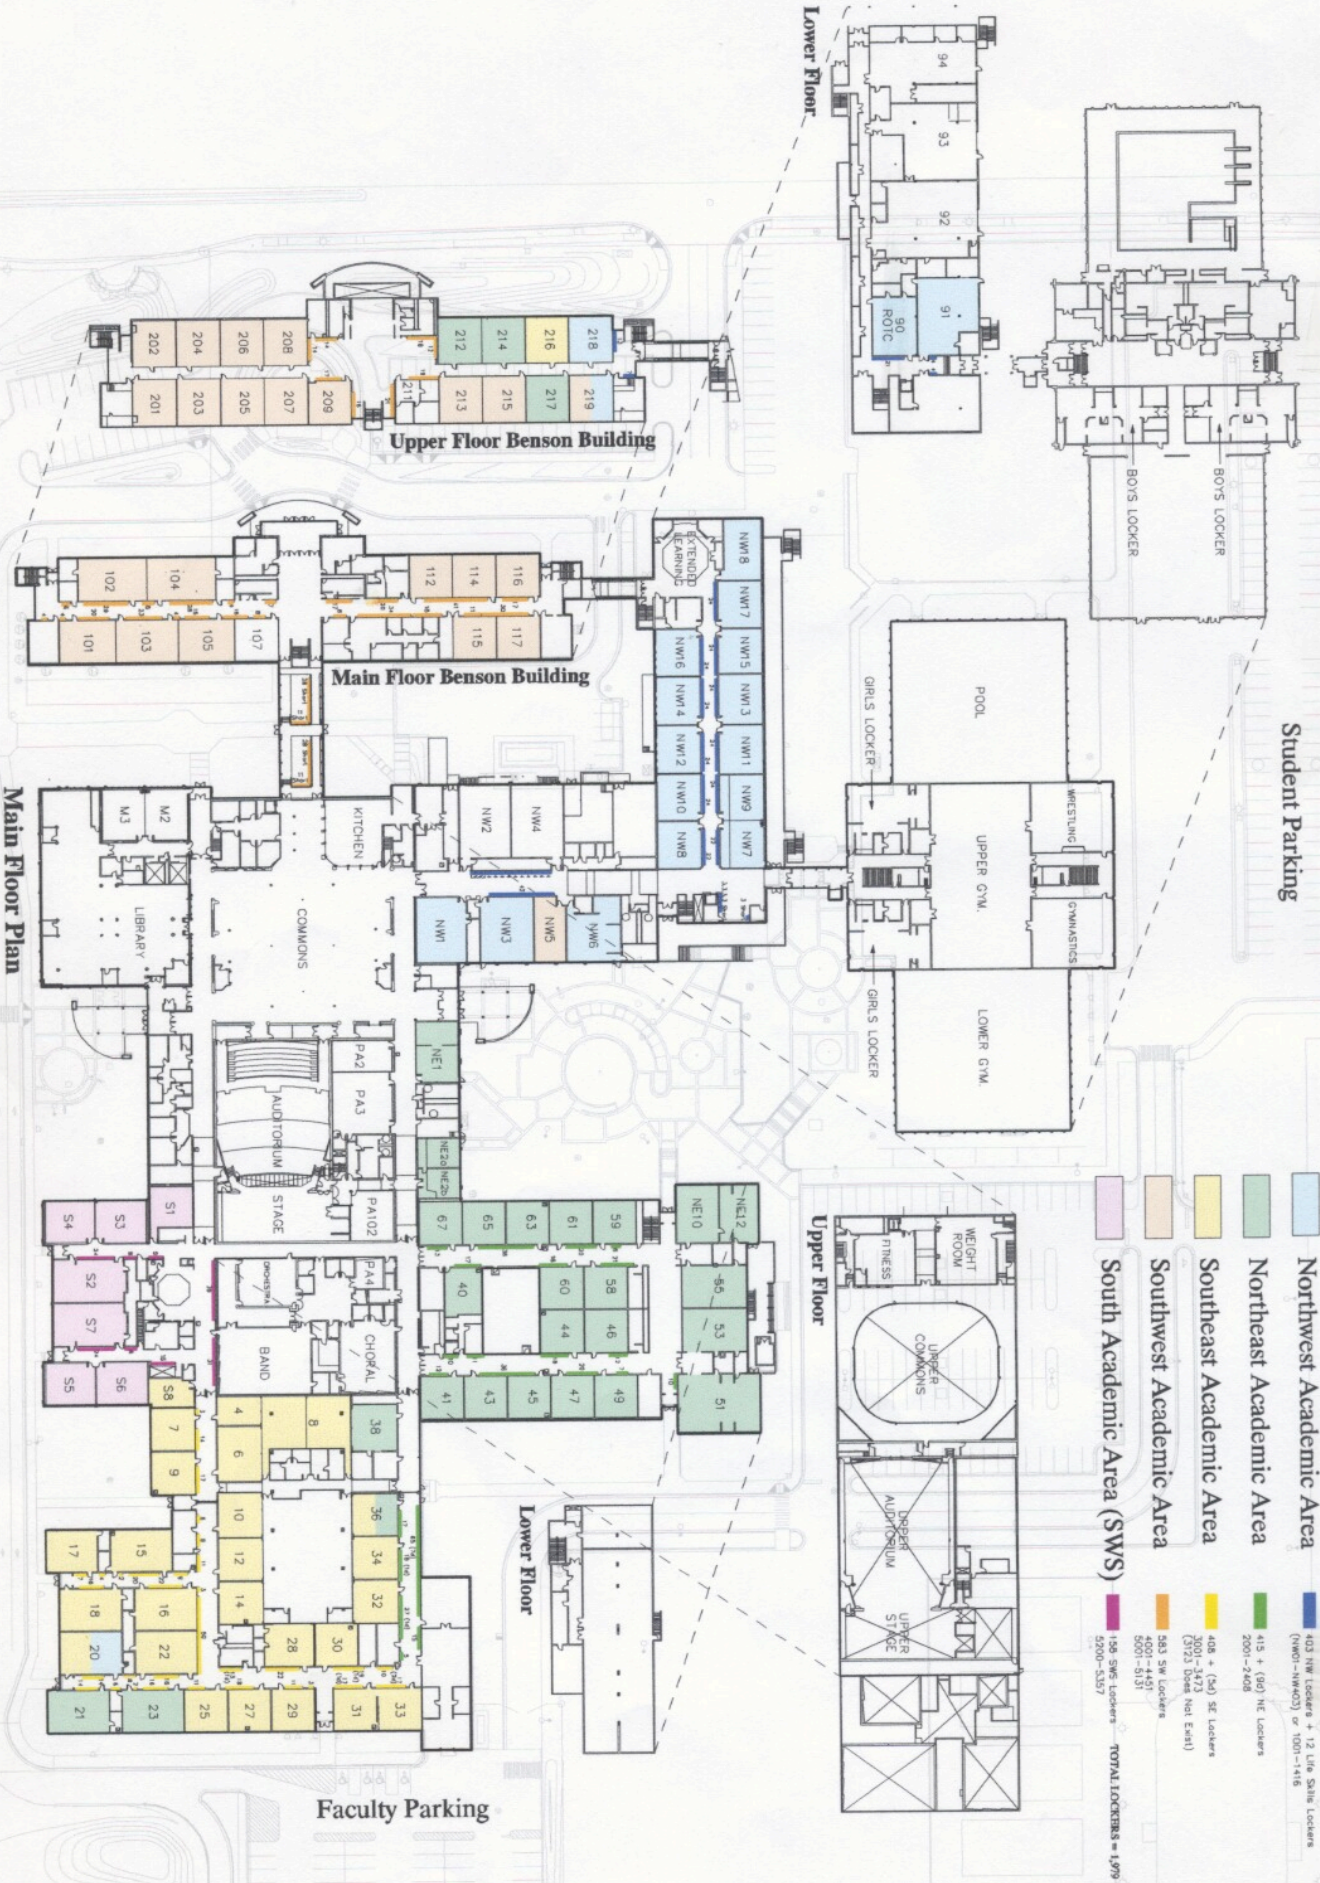

EAST ANCHORAGE HIGH SCHOOL

- Northwest Academic Area
 - Northeast Academic Area
 - Southeast Academic Area
 - Southwest Academic Area
 - South Academic Area (SWS)
-
- 403 NW Lockers + 12 Life Skills Lockers (NW01-NW003) or 1001-1416
 - 415 + (367) NE Lockers
 - 408 + (50) SE Lockers
 - 3001-3273 (3123 Does Not Exist)
 - 503 SW Lockers
 - 401-445
 - 501-513
 - 156 Spec Lockers
 - 5200-5257
- TOTAL LOCKERS = 1,979**

Main Floor Plan

Visitor Parking

Faculty Parking

Student Parking

Lower Floor

Upper Floor

Upper Floor Benson Building

Main Floor Benson Building

Main Floor Plan