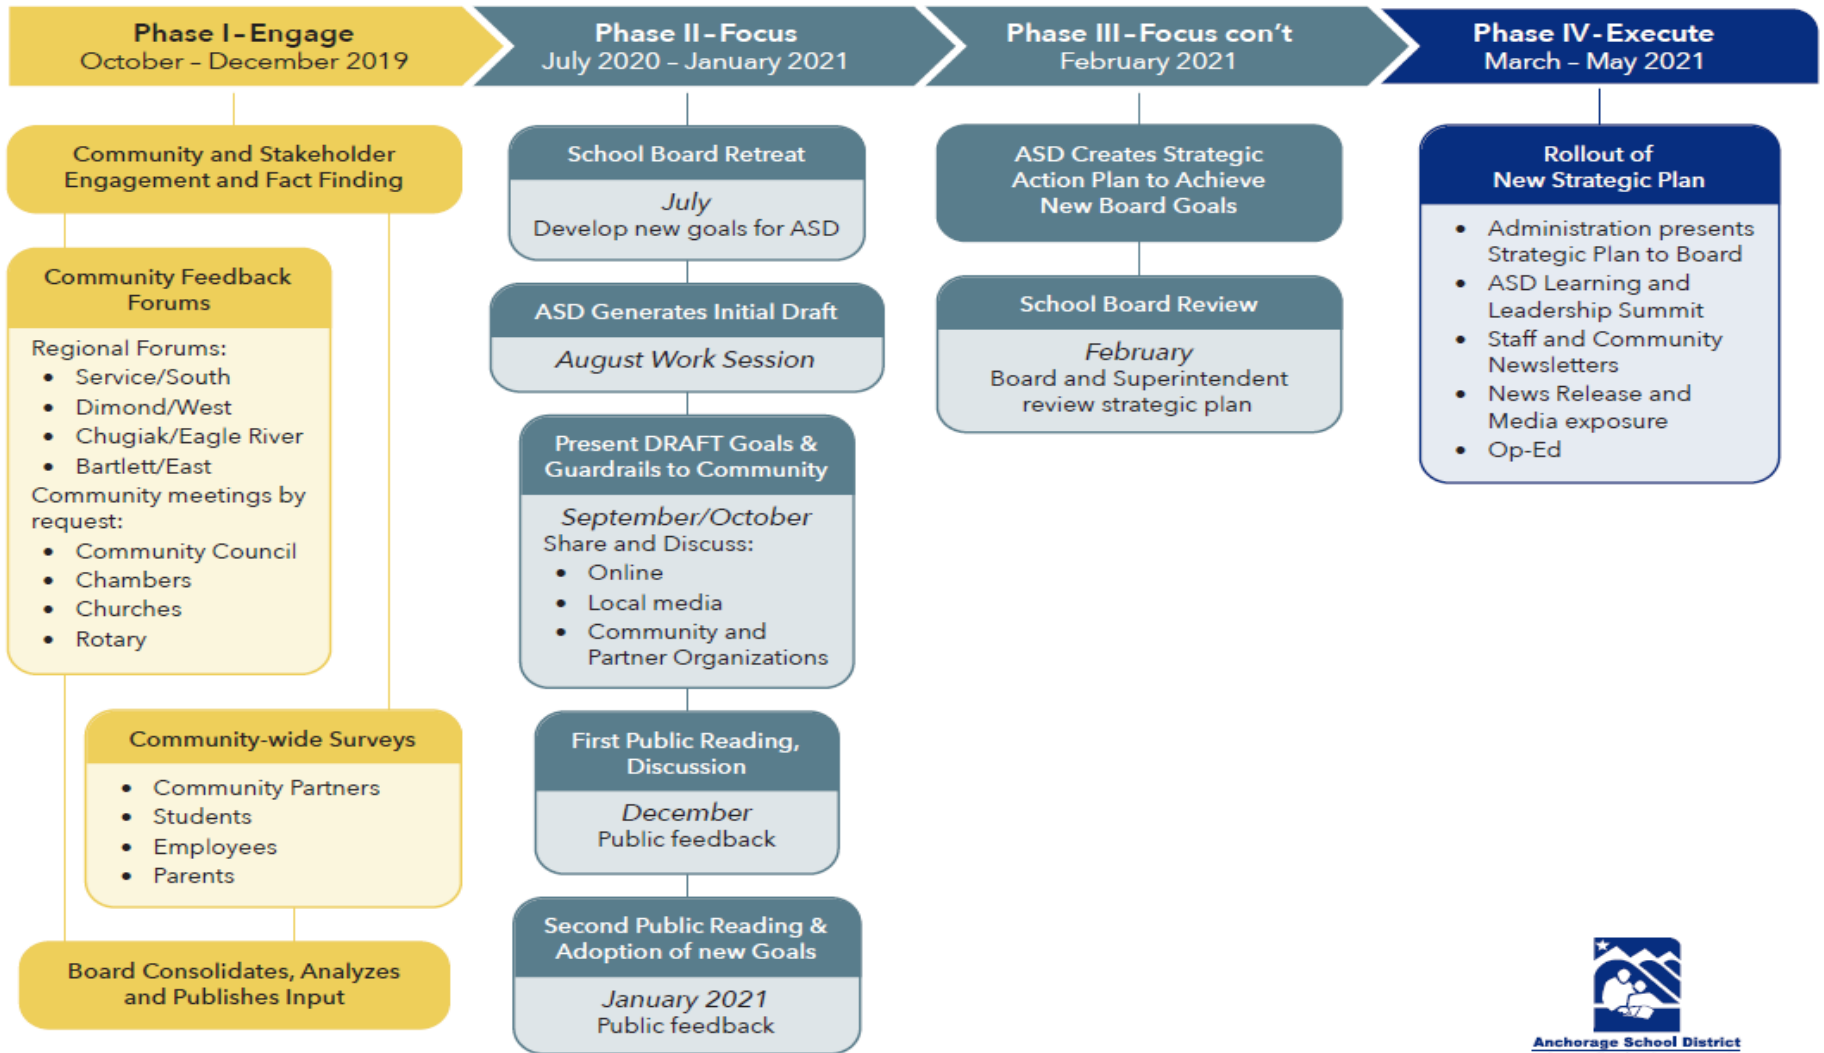

Strategic Planning Timeline

Proposed ASD Strategic Planning

Updated 6/16/20 to reflect the new timeline due to the COVID-19 District Closure.

The Council of Great City Schools will assist in the Focus phase

www.asdk12.org