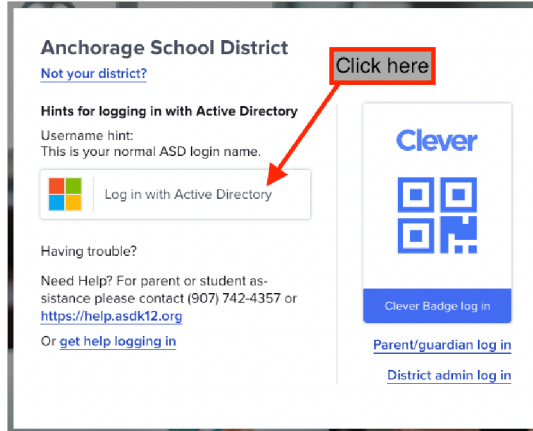

# ASD 'Clever' Guide

'Clever' is a single portal for students to have access to ASD approved programs with a single ASD sign-in. ASD sign-in is used for many applications as well as teacher homepages and links. Please ask for support if needed.

## 1. Go to Chugach Optional website under 'Students'

Sign in using ASD credentials.  
If your student is unsure of their ASD creds, please ask!