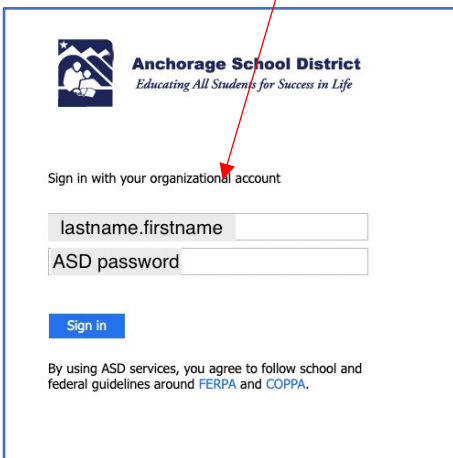

Sign in using ASD credentials.
If your student is unsure of their ASD creds, please ask!