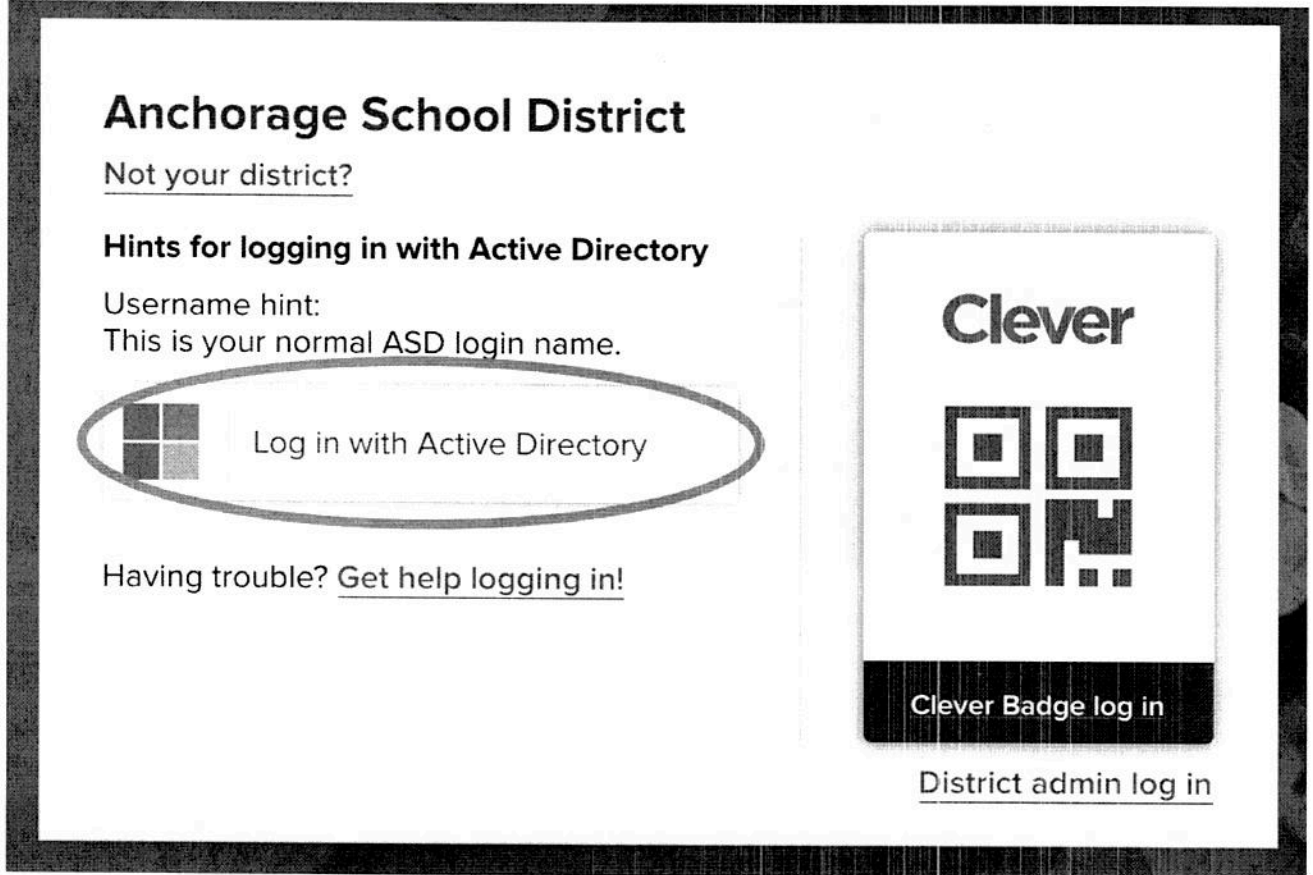

# How to Log into Canvas

Canvas can mostly easily be accessed by going to Clever the student single sign on (SSO) portal.

## Instructions

1. Navigate to <https://clever.asdk12.org>
2. Click the "Login with Active Directory Link"

3. Students will be redirected to the ASD login page.

**Anchorage School District**  
*Educating All Students for Success in Life*