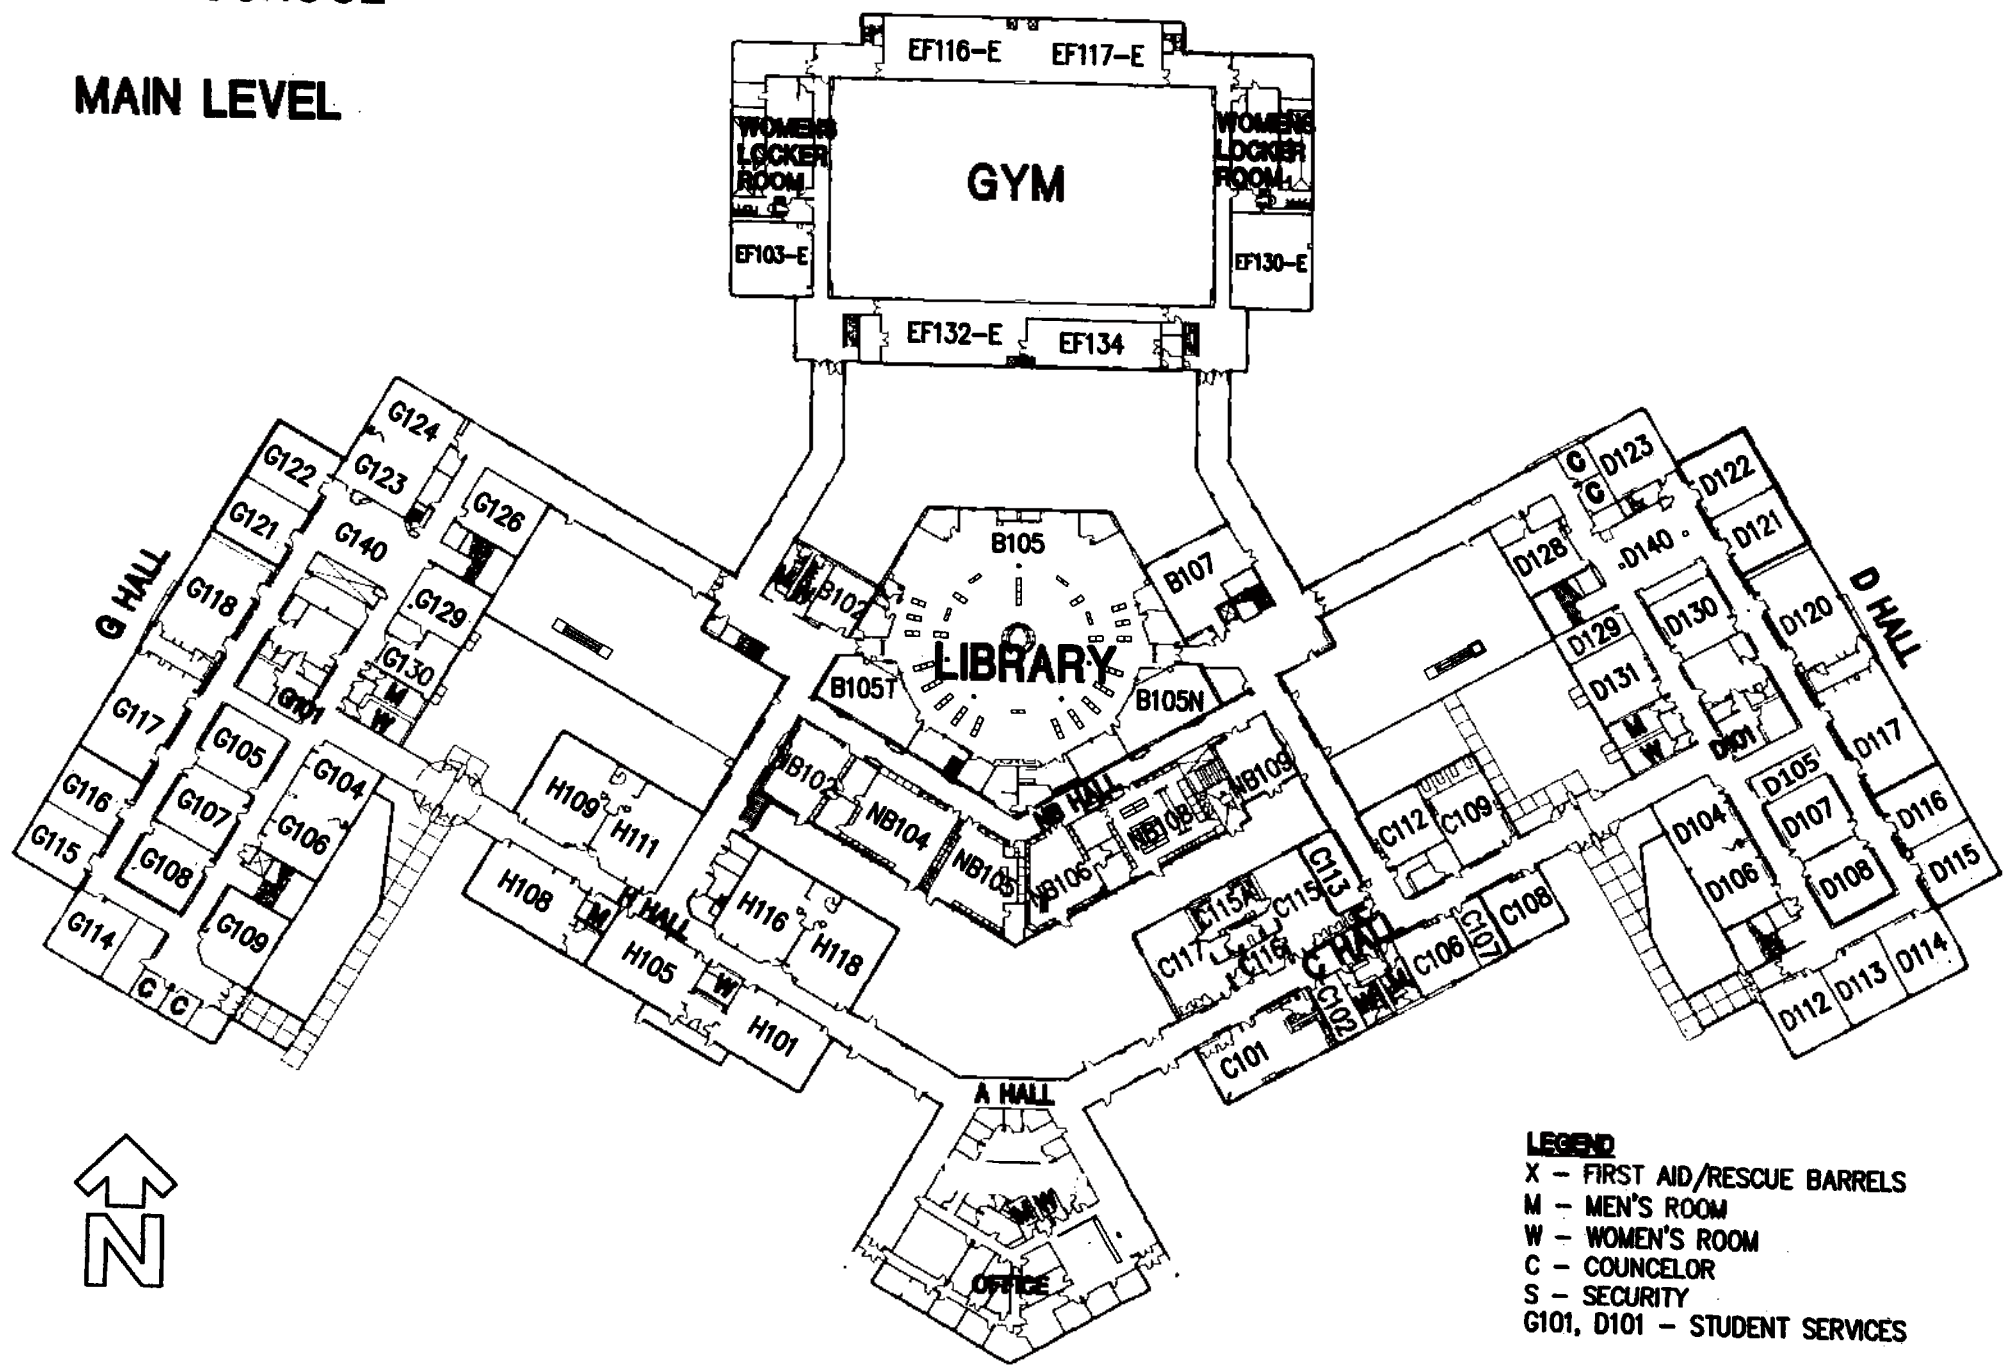

# ROBERT SERVICE HIGH SCHOOL

## MAIN LEVEL

- LEGEND**
- X - FIRST AID/RESCUE BARRELS
  - M - MEN'S ROOM
  - W - WOMEN'S ROOM
  - C - COUNSELOR
  - S - SECURITY
  - G101, D101 - STUDENT SERVICES

**SWIMMING  
POOL**

**LITTLE  
GYM**

**GYM**

**WEIGHT ROOM**

**MENS  
LOCKER ROOM**

**MENS  
LOCKER ROOM**

**G HALL**

**D HALL**

**CAFETERIA**

**KITCHEN**

**B001**